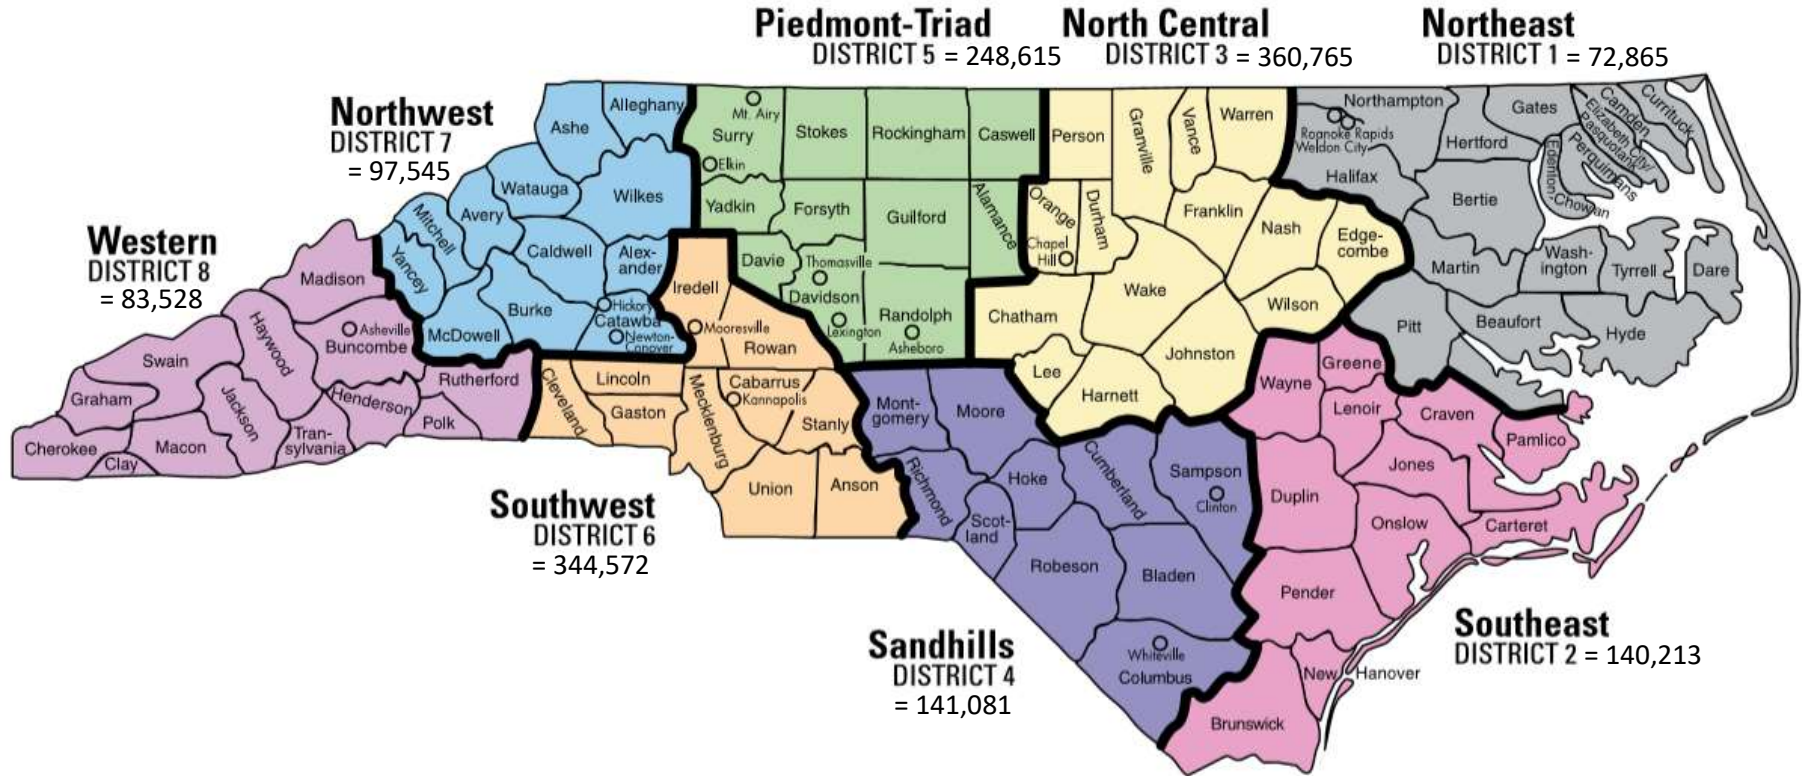

North Carolina Enrollment = 1,489,184

NOTES:

- Total school district enrollment shown above includes Pre-K through 12th. Currently, **SafeBeat** screens Middle and High School students.
- There are approximately **893,510** Middle and High school students using the approximate 60% ratio.