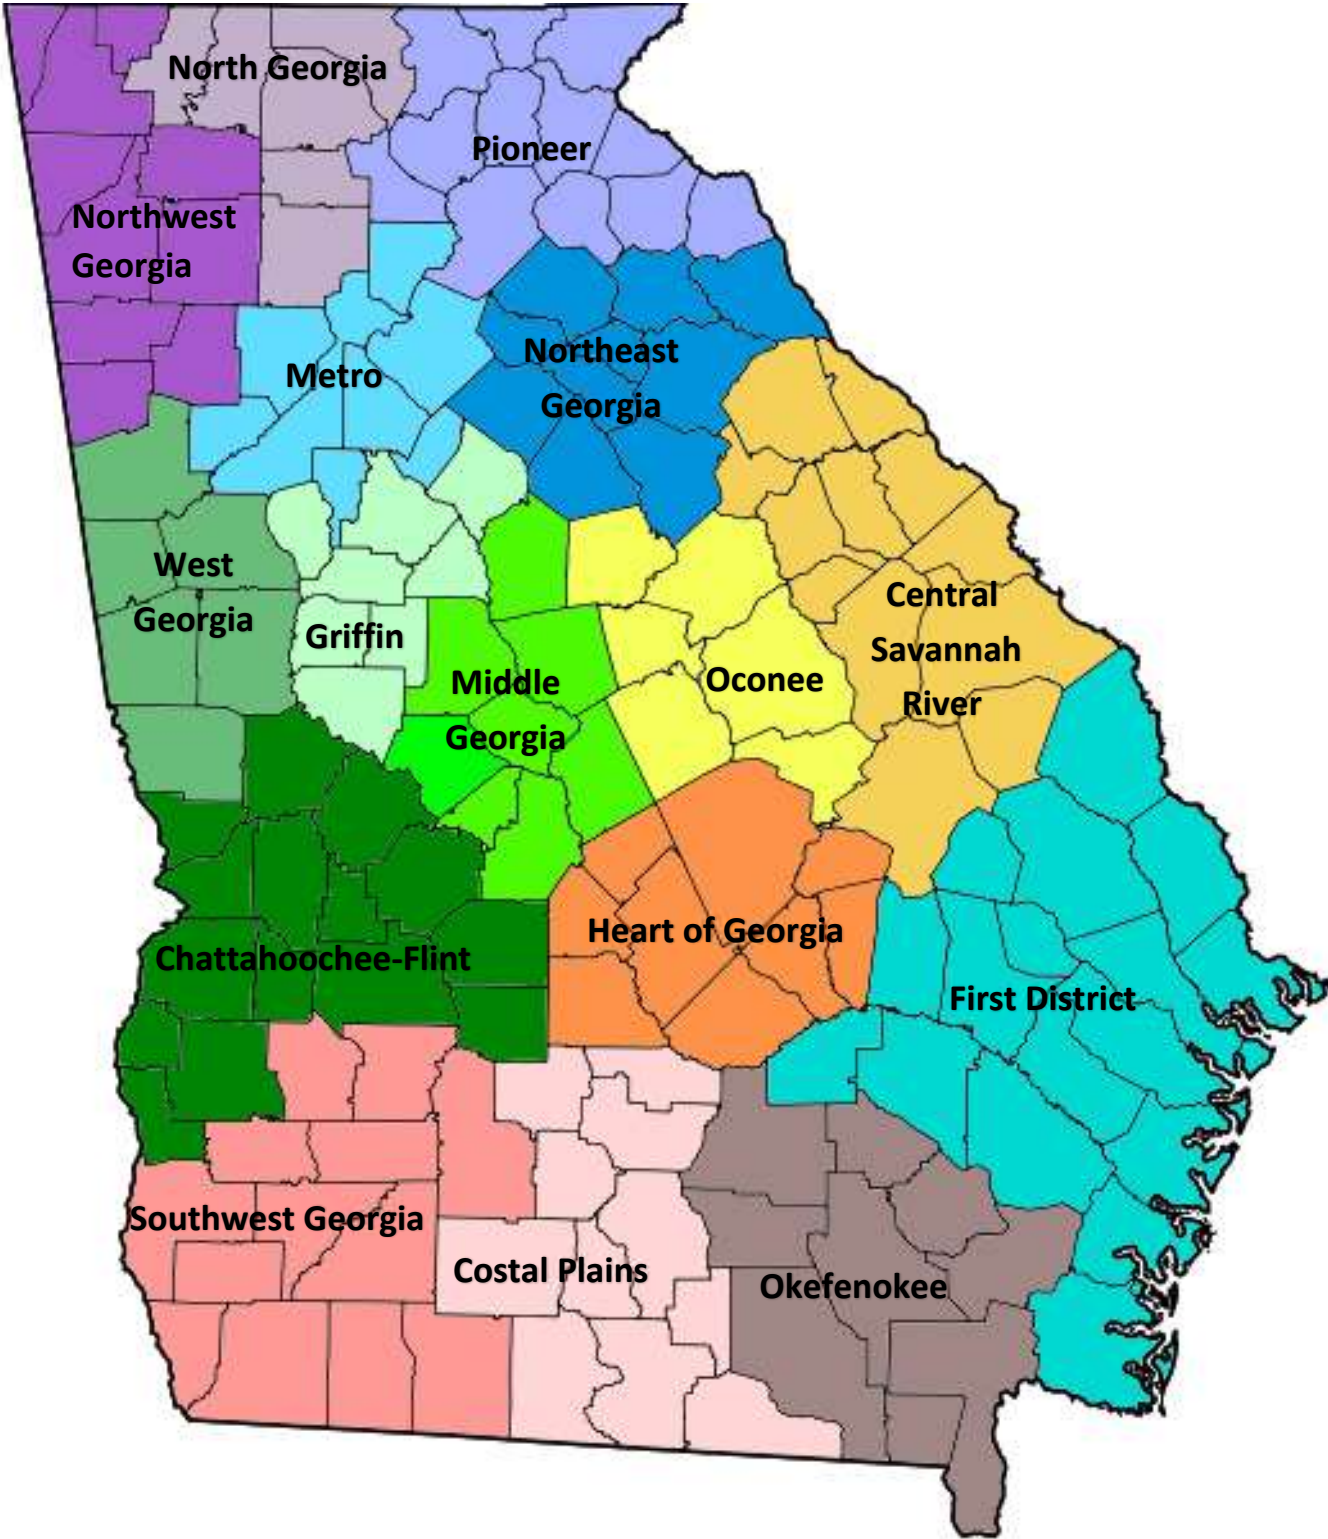

Georgia RESA Map & Directory

Central Savannah River RESA:

- Burke County
- Columbia County
- Emanuel County
- Glascock County
- Jefferson County
- Jenkins County
- Lincoln County
- McDuffie County
- Richmond County
- Taliaferro County
- Warren County
- Wilkes County

Chattahoochee-Flint RESA:

- Chattahoochee County
- Clay County
- Crisp County
- Dooly County
- Macon County
- Marion County
- Muscogee County
- Quitman County
- Randolph County
- Schley County
- Stewart County
- Sumter County
- Talbot County
- Taylor County
- Webster County